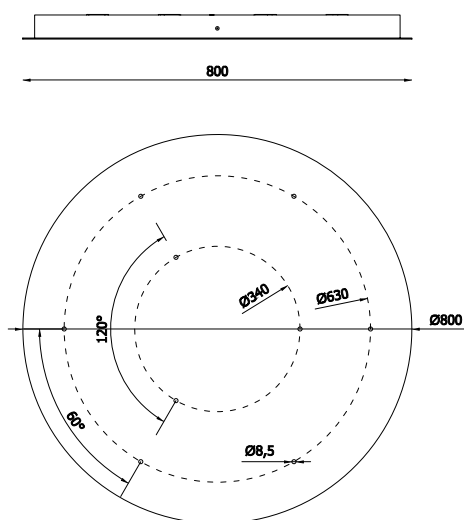

A-Piastre / Plates (Glo, Lit, MoM)

TECHNICAL SHEET

AA01-T-80-09 WHITE

Mounting: a soffitto / ceiling

Environment: Indoor - IP20

Materials: Metallo / Metal

Information: Round plate with max 9 fittings

AA18-T-80-09 TITANIUM

Mounting: a soffitto / ceiling

Environment: Indoor - IP20

Materials: Metallo / Metal

Information: Round plate with max 9 fittings

AA01-T-80-09

AA18-T-80-09

PIASTRA ESTERNA / EXTERNAL PLATE

PIASTRA INTERNA / INTERNAL PLATE