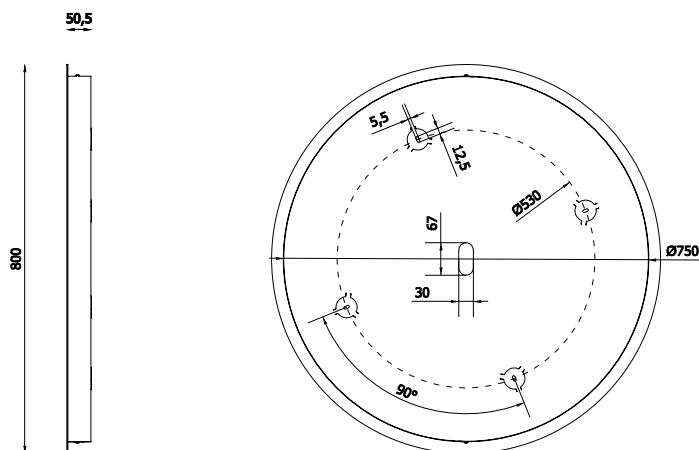

A-Piastre / Plates (Glo, Lit, MoM)

TECHNICAL SHEET

AA01-T-80-09 WHITE

Mounting: a soffitto / ceiling

Environment: Indoor - IP20

Materials: Metallo / Metal

Information: Round plate with max 9 fittings

AA18-T-80-09 TITANIUM

Mounting: a soffitto / ceiling

Environment: Indoor - IP20

Materials: Metallo / Metal

Information: Round plate with max 9 fittings

AA01-T-80-09

AA18-T-80-09

PIASTRA ESTERNA / EXTERNAL PLATE

PIASTRA INTERNA / INTERNAL PLATE